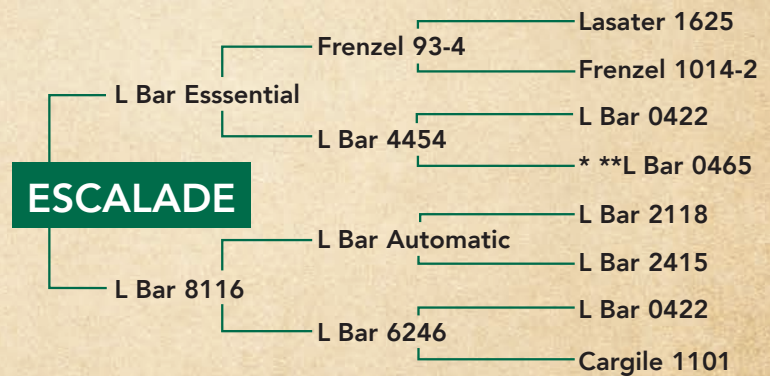

Individual Performance

	Act BW	Adj WW	Adj YW
2401	70	609	795
Ratio	107	112	116

Classified U1/2

* Pacesetter **Typesetter

Expected Progeny Differences

EPD	CE	BW	WW	YW	MILK	MCE	SC	STAY	AFC	RFI	REA	MARB	$T	$M	$FE
2401	5.2	-1.3	30	53	6.8	4.2	.5	1.3	.9	-.5	.06	-.08	$92	$17	$30
%Rank15%	10%		25%		10%	20%		1%		25%	2%				

Isa Beefmasters Bull Performance Test

	Grass ADG%	Wt Off	Feed ADG%	WDA	Ribeye	%IMF	SC
2401		1448	2.1	1.90	10.9	3.70	37
Ratio	1.33		.58	1.17	1.40	.84	

Lorenzo Lasater

844.BEEFBULL • lorenzo@isabeefmasters.com

www.isabeefmasters.com