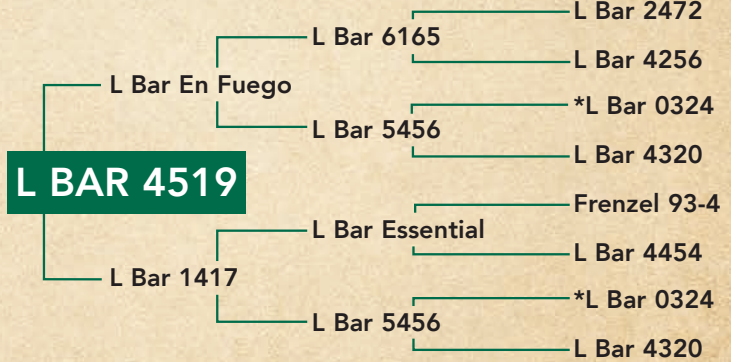

Individual Performance			
	Act BW	Adj WW	Adj YW
4519		687	818
Ratio		1.31	1.05

Expected Progeny Differences															
EPD	CE	BW	WW	YW	MILK	MCE	SC	STAY	AFC	RFI	REA	MARB	$T	$M	$FE
4519	4.4	-.5	40	59	8.0	4.4	1.4	-.7	1.8	.39	.66	.48	$109	$30	$6
%Rank25%	25%	10%	15%		3%	2%					10%	1%	10%	5%	

* Pacesetter

Lorenzo Lasater
844.BEEFBULL
3419 Knickerbocker Road
San Angelo, TX 76904

lorenzo@isabeefmasters.com

Isa Beefmasters Bull Performance Test							
	Grass ADG	Wt Off	Feed ADG	WDA	Ribeye	%IMF	SC
4519	1.2	1462	3.9	1.97	11.2	3.48	42
Ratio	1.1	1.14	.92	1.13	1.37	1.14	1.11

www.isabeefmasters.com