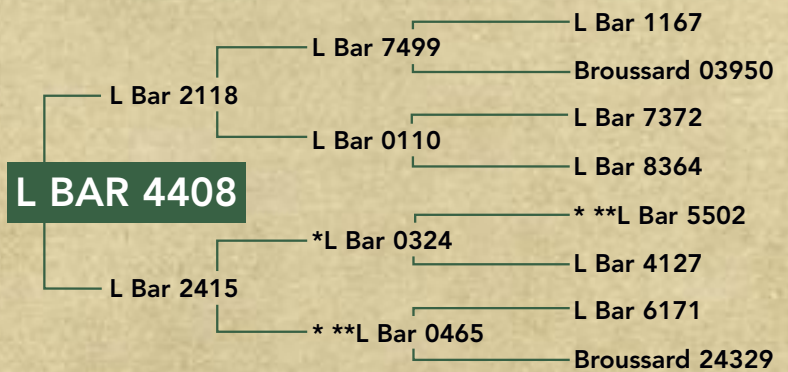

L Bar Automatic

4408

Take a look at the birthweight EPD! L Bar 4408 exemplifies the moderate, clean frame packed with muscle. He has a smooth top, perfect underline and brilliant red color. He is a son of a first-calf heifer and the great L Bar 2118 and boasts of L Bar 0324 and 5502 in his ultra-strong pedigree.

Lorenzo Lasater
325.656.9126
3419 Knickerbocker Road
San Angelo, TX 76904

Isa Beefmasters Bull Performance Test							
	Wt On	Wt Off	ADG	WDA	Ribeye	%IMF	SC
4408	1300	1480	3.6	1.86	15.3	2.76	36
Ratio			1.01	1.00	.95	1.05	