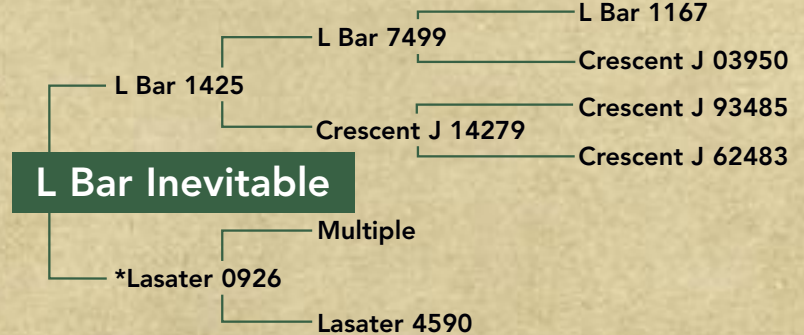

L Bar Inevitable

Owned by Wingate Ranch

Blending three great line-bred herds, L Bar Inevitable brings the best of L Bar, Crescent J and Lasater herds. This athletic bull boasts a super-strong top, clean underline and thickness demanded in the modern industry. A top carcass bull, he gained a whopping 5.7 pounds per day during the Isa Gain Test. His dam is a Pacesetter Award winner.

Cert. #954343 DNA #341999A SV Born 8/29/07

Classified U 1/1

* Pacesetter **Typesetter

Individual Performance			
	Act BW	Adj WW	Adj YW
7557	90	515	800
Ratio		1.06	.99

Expected Progeny Differences								
	BW	WW	YW	MILK	TMAT	SC	REA	IMF
7557	.7	18	40	11	20	-.8	-.02	.2
ACC	.79	.78	.77	.28		.77	.62	.63
Avg.	.6	23	30	9	16	.3	.16	0

Lorenzo Lasater
 325.656.9126
 3419 Knickerbocker Road
 San Angelo, TX 76904
 lorenzo@isabeefmasters.com

Isa Beefmasters Bull Performance Test							
	Wt On	Wt Off	ADG	WDA	Ribeye	%IMF	SC
7557	1188	1472	5.68	1.98	7.8	3.22	37
Ratio	1.03	1.06	1.19	1.07	.97	1.22	.97