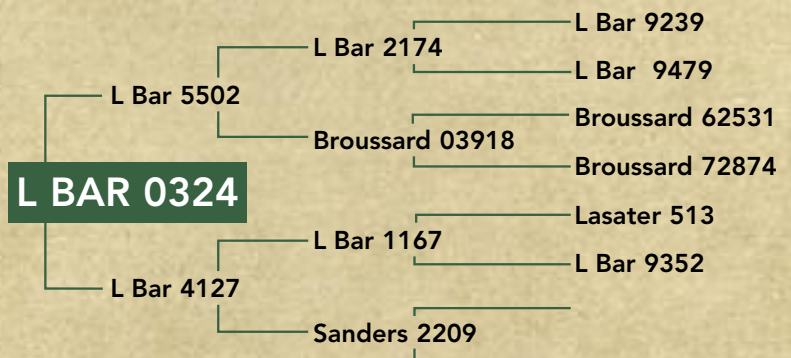

Curve Bender

0324

This awesome Pacesetter sire is a true curve-bender. L Bar 0324 ranks in the top 5% for Weaning EPD, as well as the top 5% for both Birthweight and Yearling EPDs. This combination of low-birthweight and high-growth is very exceptional. He is also a trait leader for Scrotal Circumference, coming in at fifth in the entire breed. L Bar 0324 is exceptionally long, straight-topped and perfectly muscled. He has 62 daughters in production, so you know he's got the maternal power you need built into a performance package.

Individual Performance			
	Act BW	Adj WW	Adj YW
0324	n/a	700	755
Ratio		108	108

Cert. #818452 Classified U Birthdate 2/16/00
DNA 114889A

Lorenzo Lasater

325.656.9126

3419 Knickerbocker Road

San Angelo, TX 76904