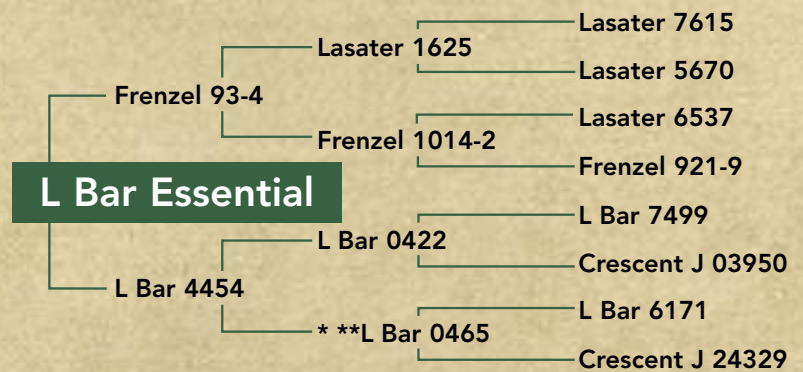

L Bar Essential

7548

This exceptionally thick and clean herd sire will bring the qualities you need to your cow herd. Out of a top Frenzel herd sire and a wonderful L Bar cow, L Bar Essential ranks in the top 15% of the breed for Birthweight EPD and is the last ultra-high-scoring bull in the Igenity DNA profile for Tenderness and Yield Grade.

Lorenzo Lasater
325.656.9126
3419 Knickerbocker Road
San Angelo, TX 76904

Isa Beefmasters Bull Performance Test							
	Wt On	Wt Off	ADG	WDA	Ribeye	%IMF	SC
7548	1242	1480	4.76	2.04	8.8	2.59	35
Ratio	1.08	1.06	.99	1.11	1.13	1.00	.92