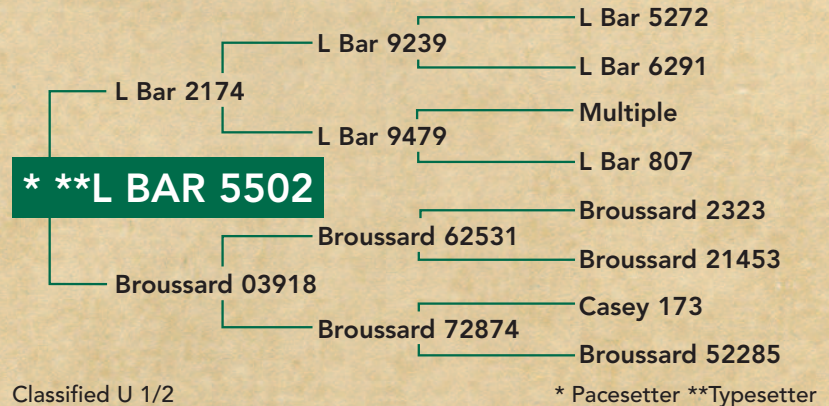

Classified U 1/2

* Pacesetter **Typesetter

Expected Progeny Differences								
	BW	WW	YW	MILK	TMAT	SC	REA	IMF
5502	1.2	39*	53*	-23	-3	1	.29	0
ACC	.98	.99	.98	.96		.96	.90	.88
Avg.	.2	9	13	2	6	.2	.03	0

* Trait Leader

Isa Beefmasters Bull Performance Test							
	Wt On	Wt Off	ADG	WDA	Ribeye	%IMF	SC
5502	1295	1530	4.7		17.1		39
Ratio	1.14	1.16	1.10	1.12	1.16		1.02