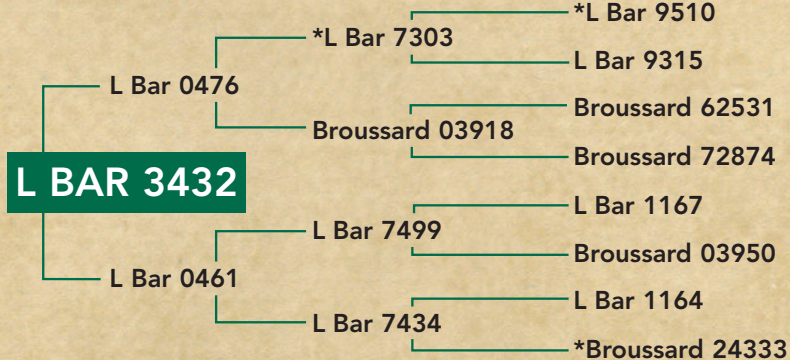

L Bar 3432

3432

Owned by Wingate Ranch

L Bar 3432 is the #1 bull in the breed for carcass IMF, and he more than doubles the average for the important performance EPDs. The son of a three-year-old heifer, 3432 combines the bloodlines of Lasater 513 and Lasater 9510. His granddam is L Bar 5502's mother. Long, red and straight, 3432 threw some of our best calves in 2007.

Cert. #889919 DNA#165833A PV Born 8/21/03

Classified U 1/2

* Pacesetter **Typesetter

Individual Performance			
	Act BW	Adj WW	Adj YW
3432		644	812
Ratio		130	113

Expected Progeny Differences								
	BW	WW	YW	MILK	TMAT	SC	REA	IMF
3432	.1	26	35	-2	11	.4	.05	.3*
ACC	.94	.94	.93	.74		.90	.82	.80
Avg.	.2	9	13	2	6	.2	.03	0

* Trait Leader

Lorenzo Lasater

325.656.9126

3419 Knickerbocker Road

San Angelo, TX 76904

lorenzo@isabeefmasters.com

Isa Beefmasters Bull Performance Test							
	Wt On	Wt Off	ADG	WDA	Ribeye	%IMF	SC
3432	1580	1800	5.8	2.50	16.9		42
Ratio			1.60	1.05			